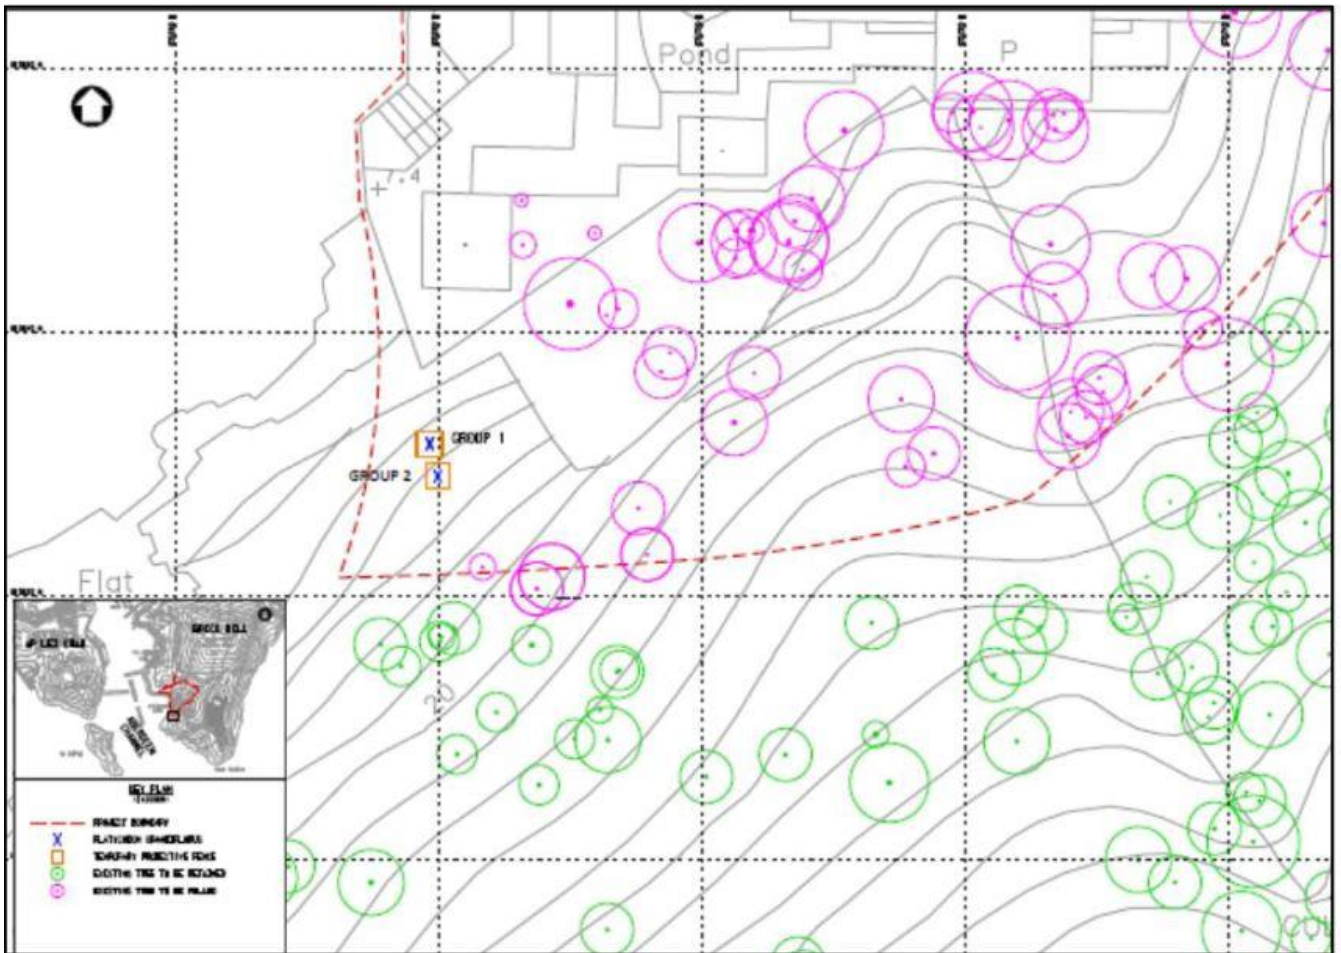

L. Ecological Inspection Records

Figure 1 – Location of Two Groups of *Platycodon Grandiflorus*

Photo 1 – The preventive mitigation measure was damaged due to super typhoon